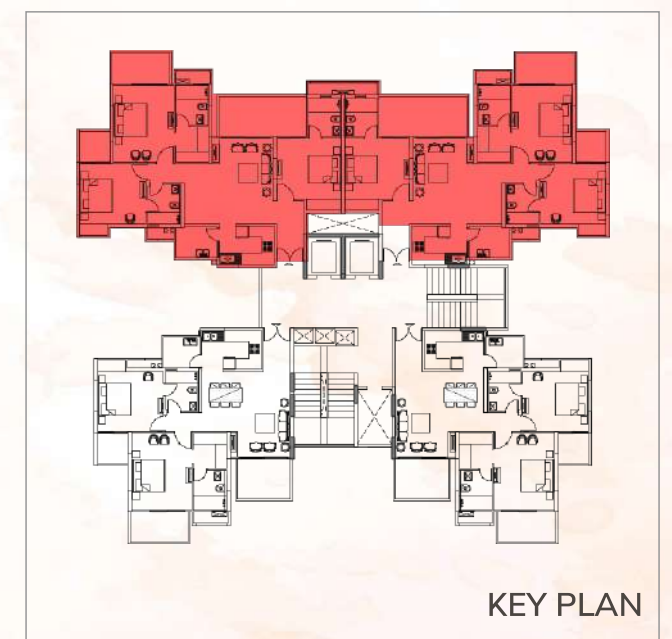

**Super Area**  
 855.00 Sq. Ft.

KEY PLAN

SHRI VRINDA  
**Orchids**  
 Plots - Villas - Apartments  
 RAAMTAL ROAD, VRINDAVAN

**TOWER 2 & 3 FLOOR PLAN**

SHRI VRINDA  
**Orchids**

Plots - Villas - Apartments

RAAMTAL ROAD, VRINDAVAN

**TOWER 2 & 3**  
**UNIT TYPE -3**

**Carpet Area**

1021.83 Sq. Ft. (94.93 Sq. Mt.)

**Built-up Area**

1382.42 Sq. Ft. (128.43 Sq. Mt.)

**Super Area**

1865.00 Sq. Ft.

SHRI VRINDA  
**Orchids**

Plots - Villas - Apartments  
 RAAMTAL ROAD, VRINDAVAN

**TOWER 2 & 3**  
**UNIT TYPE -4**

**Carpet Area**  
 812.57 Sq. Ft. (75.49 Sq. Mt.)  
**Built-up Area**  
 1104.06 Sq. Ft. (102.57 Sq. Mt.)  
**Super Area**  
 1490.49 Sq. Ft.