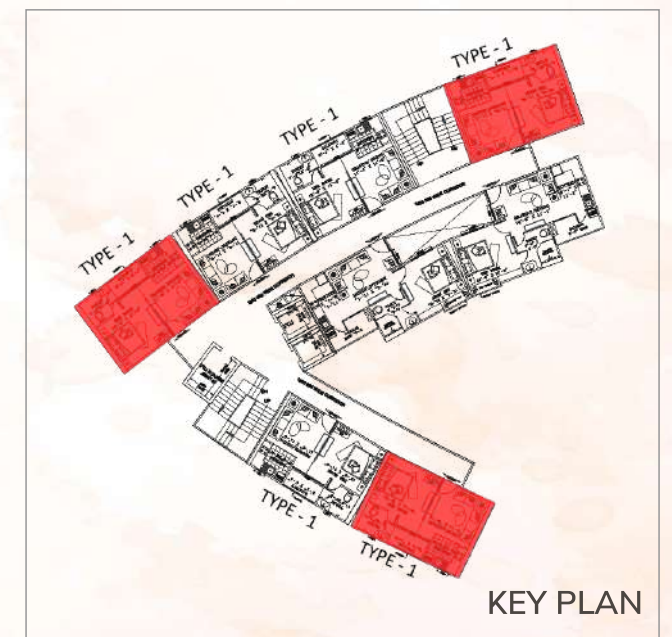

RAAMTAL ROAD, VRINDAVAN

**SITE PLAN**

SHRI VRINDA  
**Orchids**

Plots - Villas - Apartments  
 RAAMTAL ROAD, VRINDAVAN

**TOWER 1 & 4 FLOOR PLAN**

**KEY PLAN**

SHRI VRINDA

# Orchids

Plots - Villas - Apartments  
RAAMTAL ROAD, VRINDAVAN

**TOWER 1 & 4**  
**UNIT TYPE -1**

**Carpet Area**  
375.45 Sq. Ft. (34.88 Sq. Mt.)

**Built-up Area**  
455.64 Sq. Ft. (42.33 Sq. Mt.)

**Super Area**  
750.00 Sq. Ft.

# Orchids

Plots - Villas - Apartments  
RAAMTAL ROAD, VRINDAVAN

TOWER 1 & 4  
UNIT TYPE -1

**Carpet Area**  
375.45 Sq. Ft. (34.88 Sq. Mt.)

**Built-up Area**  
455.64 Sq. Ft. (42.33 Sq. Mt.)

**Super Area**  
735.00 Sq. Ft.