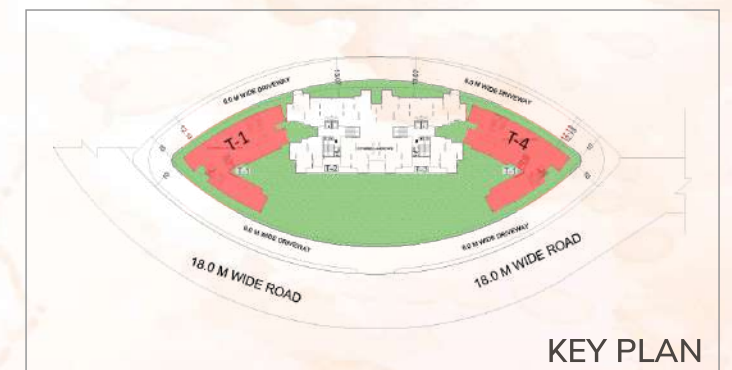

# Orchids

Plots - Villas - Apartments  
RAAMTAL ROAD, VRINDAVAN

SHRI VRINDA  
**Orchids**

Plots - Villas - Apartments  
RAAMTAL ROAD, VRINDAVAN

**SITE PLAN**

SHRI VRINDA  
**Orchids**

Plots - Villas - Apartments

RAAMTAL ROAD, VRINDAVAN

**SITE PLAN**

SHRI VRINDA  
**Orchids**

Plots - Villas - Apartments  
 RAAMTAL ROAD, VRINDAVAN

**TOWER 1 & 4 FLOOR PLAN**

**KEY PLAN**

SHRI VRINDA

# Orchids

Plots - Villas - Apartments  
RAAMTAL ROAD, VRINDAVAN

**TOWER 1 & 4**  
**UNIT TYPE -1**

**Carpet Area**  
375.45 Sq. Ft. (34.88 Sq. Mt.)

**Built-up Area**  
455.64 Sq. Ft. (42.33 Sq. Mt.)

**Super Area**  
750.00 Sq. Ft.

# Orchids

Plots - Villas - Apartments  
RAAMTAL ROAD, VRINDAVAN

TOWER 1 & 4  
UNIT TYPE -1

**Carpet Area**  
375.45 Sq. Ft. (34.88 Sq. Mt.)

**Built-up Area**  
455.64 Sq. Ft. (42.33 Sq. Mt.)

**Super Area**  
735.00 Sq. Ft.