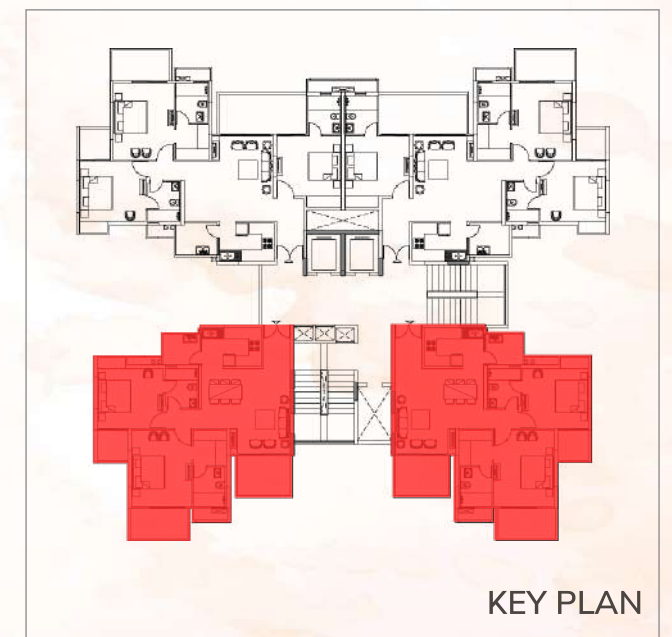

**Super Area**  
 855.00 Sq. Ft.

KEY PLAN

SHRI VRINDA  
**Orchids**  
 Plots - Villas - Apartments  
 RAAMTAL ROAD, VRINDAVAN

**TOWER 2 & 3 FLOOR PLAN**

SHRI VRINDA  
**Orchids**

Plots - Villas - Apartments

RAAMTAL ROAD, VRINDAVAN

**TOWER 2 & 3**  
**UNIT TYPE -3**

**Carpet Area**

1021.83 Sq. Ft. (94.93 Sq. Mt.)

**Built-up Area**

1382.42 Sq. Ft. (128.43 Sq. Mt.)

**Super Area**

1865.00 Sq. Ft.

SHRI VRINDA  
**Orchids**

Plots - Villas - Apartments  
 RAAMTAL ROAD, VRINDAVAN

**TOWER 2 & 3**  
**UNIT TYPE -4**

**Carpet Area**  
 812.57 Sq. Ft. (75.49 Sq. Mt.)  
**Built-up Area**  
 1104.06 Sq. Ft. (102.57 Sq. Mt.)  
**Super Area**  
 1490.49 Sq. Ft.