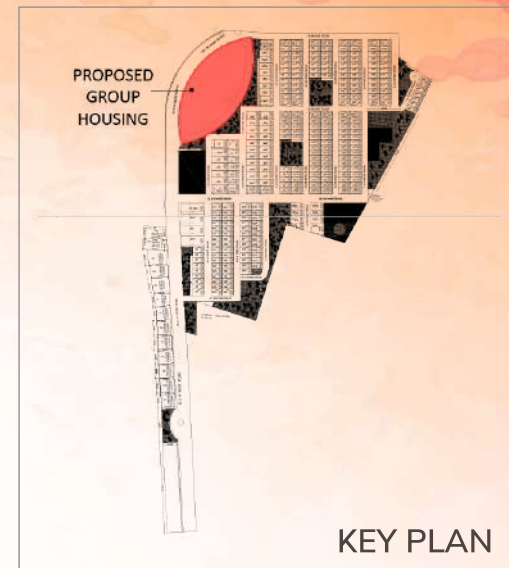

# Orchids

Plots - Villas - Apartments  
RAAMTAL ROAD, VRINDAVAN

SHRI VRINDA  
**Orchids**

Plots - Villas - Apartments  
RAAMTAL ROAD, VRINDAVAN

**SITE PLAN**

SHRI VRINDA  
**Orchids**

Plots - Villas - Apartments

RAAMTAL ROAD, VRINDAVAN

**SITE PLAN**

SHRI VRINDA  
**Orchids**

Plots - Villas - Apartments  
 RAAMTAL ROAD, VRINDAVAN

**TOWER 1 & 4 FLOOR PLAN**

**KEY PLAN**

SHRI VRINDA

# Orchids

Plots - Villas - Apartments  
RAAMTAL ROAD, VRINDAVAN

**TOWER 1 & 4**  
**UNIT TYPE -1**

**Carpet Area**  
375.45 Sq. Ft. (34.88 Sq. Mt.)

**Built-up Area**  
455.64 Sq. Ft. (42.33 Sq. Mt.)

**Super Area**  
750.00 Sq. Ft.