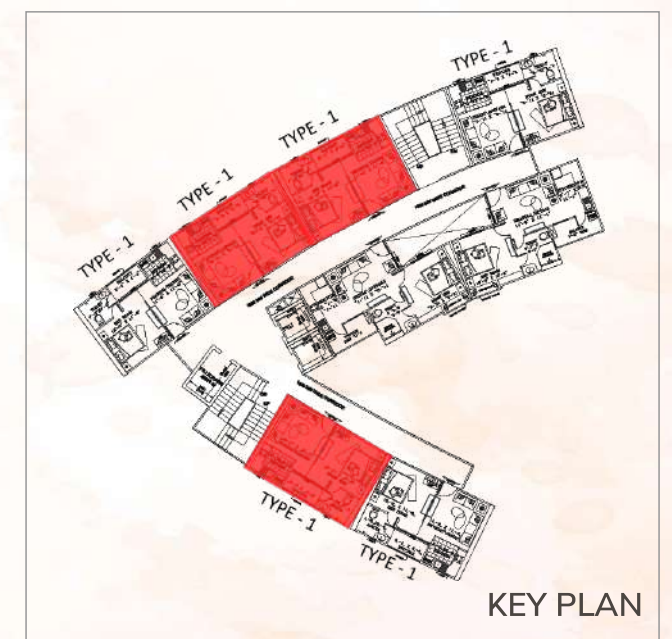

# Orchids

Plots - Villas - Apartments  
RAAMTAL ROAD, VRINDAVAN

**TOWER 1 & 4**  
**UNIT TYPE -1**

**Carpet Area**  
375.45 Sq. Ft. (34.88 Sq. Mt.)

**Built-up Area**  
455.64 Sq. Ft. (42.33 Sq. Mt.)

**Super Area**  
750.00 Sq. Ft.

# Orchids

Plots - Villas - Apartments  
RAAMTAL ROAD, VRINDAVAN

TOWER 1 & 4  
UNIT TYPE -1

**Carpet Area**  
375.45 Sq. Ft. (34.88 Sq. Mt.)

**Built-up Area**  
455.64 Sq. Ft. (42.33 Sq. Mt.)

**Super Area**  
735.00 Sq. Ft.

SHRI VRINDA  
**Orchids**

Plots - Villas - Apartments  
 RAAMTAL ROAD, VRINDAVAN

**TOWER 1 & 4**  
**UNIT TYPE -2**

**Carpet Area**  
 444.12 Sq. Ft. (41.26 Sq. Mt.)

**Built-up Area**  
 519.55 Sq. Ft. (48.23 Sq. Mt.)

**Super Area**  
 855.00 Sq. Ft.

KEY PLAN

SHRI VRINDA  
**Orchids**  
 Plots - Villas - Apartments  
 RAAMTAL ROAD, VRINDAVAN

**TOWER 2 & 3 FLOOR PLAN**

SHRI VRINDA  
**Orchids**

Plots - Villas - Apartments