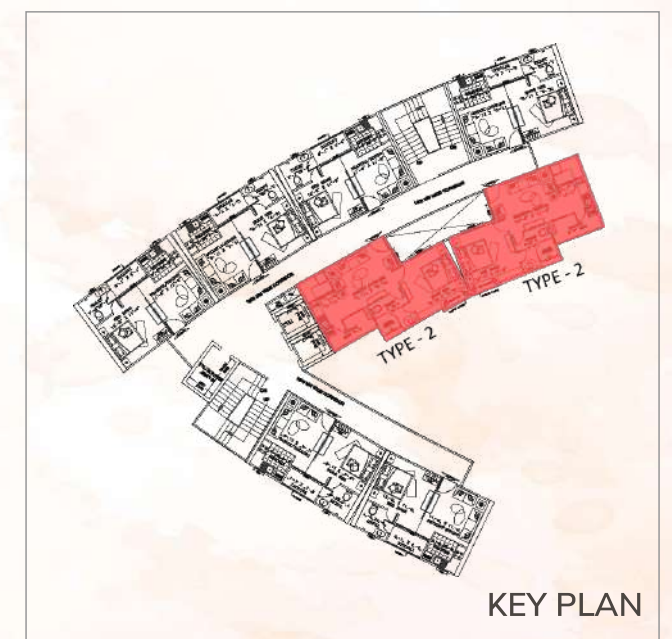

# Orchids

Plots - Villas - Apartments  
RAAMTAL ROAD, VRINDAVAN

TOWER 1 & 4  
UNIT TYPE -1

**Carpet Area**  
375.45 Sq. Ft. (34.88 Sq. Mt.)

**Built-up Area**  
455.64 Sq. Ft. (42.33 Sq. Mt.)

**Super Area**  
735.00 Sq. Ft.

SHRI VRINDA  
**Orchids**

Plots - Villas - Apartments  
 RAAMTAL ROAD, VRINDAVAN

**TOWER 1 & 4**  
**UNIT TYPE -2**

**Carpet Area**  
 444.12 Sq. Ft. (41.26 Sq. Mt.)

**Built-up Area**  
 519.55 Sq. Ft. (48.23 Sq. Mt.)

**Super Area**  
 855.00 Sq. Ft.

KEY PLAN

SHRI VRINDA  
**Orchids**  
 Plots - Villas - Apartments  
 RAAMTAL ROAD, VRINDAVAN

**TOWER 2 & 3 FLOOR PLAN**

SHRI VRINDA  
**Orchids**

Plots - Villas - Apartments